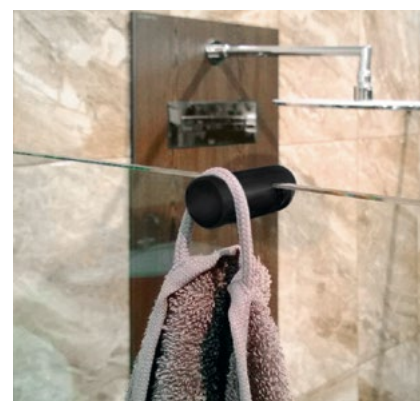

art. 1301-08B