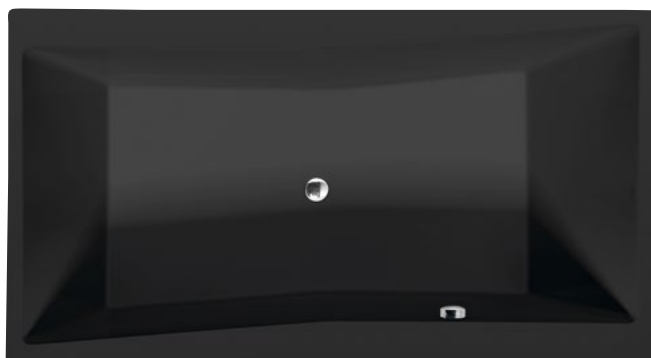

Bath tubs

QUEST
art. 78511BM 180 x 100 x 49 cm