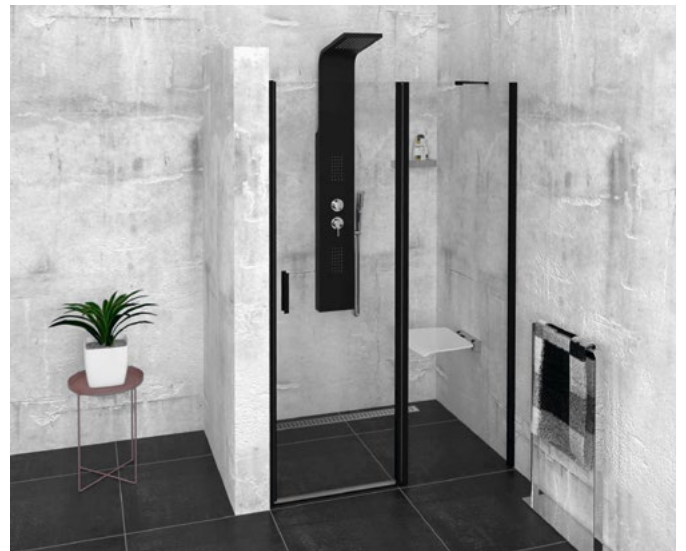

VIVA R
art. 78119BM 175 x 80 x 47 cm

ZOOM LINE BLACK

Shower enclosures

Door 80, 90, 100 cm
Side panel 80, 90 cm

art. ZL1280B 80 cm
art. ZL1290B 90 cm

Door 100, 110, 120, 130, 140 cm
Side panel 80, 90, 100 cm